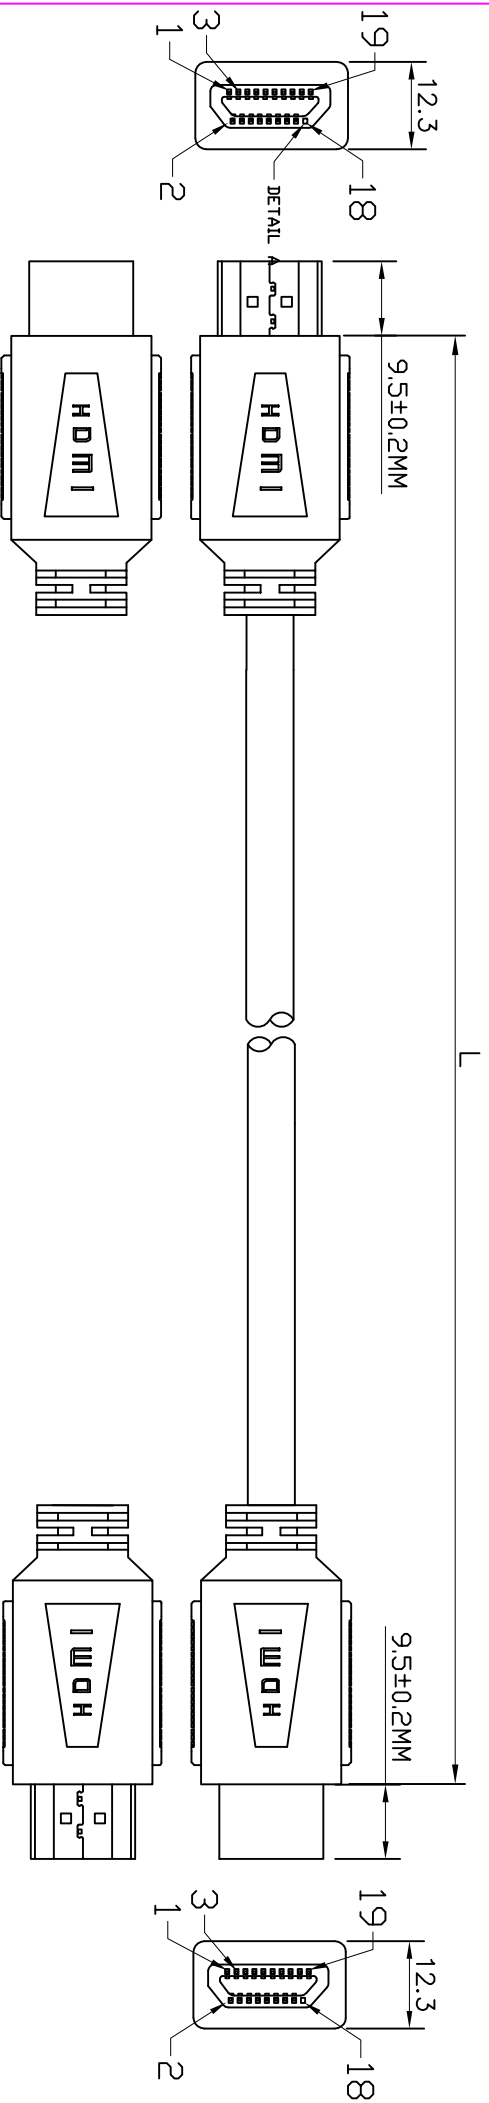

| Specification

Connectors	2 x HDMI A Type Male
Gauge	119355 : 30AWG OD:6.0mm
	119356 : 28AWG OD:7.3mm
	119357 : 26AWG OD:8.0mm
	119358 : 24AWG OD:9.5mm
	119359 : 24AWG OD:9.5mm
Cable length	119355: (5m)
	119356: (7.5m)
	119357: (10m)
	119358: (15m)
	119359: (20m)

PN	EAN
119355	4015867180426
119356	4015867186433
119357	4015867180440
119358	4015867186435
119359	4015867186442

| Package Contents

- 1 x HDMI TYPE A Male

Packing: Equip Zip-Bag

ITEM NO	COLOR	LENGTH	CABLE
119355	BLACK	5000±50mm	[(#30*1P+D-AL)*5PCS+#30*4C],OD=6.0,(CCS)
119356	BLACK	7500±30mm	[(#28*1P+D-AL)*5PCS+#28*4C],OD=7.3,(BC)
119357	BLACK	10000±100mm	[(#26*1P+D-AL)*5PCS+#26*4C],OD=8.0,(CCS)
119358	BLACK	15000±100mm	[(#24*1P+D-AL)*5PCS+#24*4C],OD=9.5,(CCS)
119359	BLACK	20000±200mm	[(#24*1P+D-AL)*5PCS+#24*4C],OD=9.5,(CCS)

1.4REV

NOTE:

1. CABLE: 30AWG,UJL20276,AL+BL/AL/My 85%)-FOL,[(#30*1P+D-AL)*5PCS+#30*4C], Black Color,OD=6.0±0.2mm,PVC JACKET.
2. LENGHTL.
3. CONNECTORS: HDMI19P(M)*2PCS(BLACK INSULATOR)(SHELL GOLD PLATED).
4. MOLD:MOLDING TYPE.
5. CONTACTS:
6. OPEN/SHORT TEST:100% TEST.
A.100% OPEN,SHORT&INTERMITTANCE TEST.
B.CONDUCTOR RESISTANCE:3ohms MAX:
C.INSULATION RESISTANCE:5M Min/,10ms:
7. ALL MUST BE MEET ON ROHS COMPLIANT.

COMPANY	DDC	ITEM NO.	119355	NO	B6609	PART NAME	HDMI1.4REV	SCALE	
REVISION	DATE	DISCRPTION	DRAWN BY	DESIGNED BY	APPROVAL BY	SPEC		UNIT(mm)	
REV.A/0	2015.12.09								
								PAGE	1/1