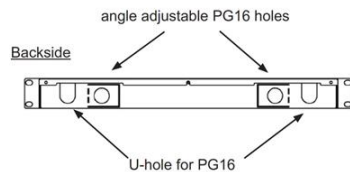

## Splice Box 19", 1U, Preassembled, Sliding Unit, 12 x SC Duplex and 24 x SC Pigtailed 9/125µm OM2, Light Grey RAL 7035

- Sliding unit with screwed front panel
- Cable entry backside with PG16/M20
- Preassembled ready to splice
  
- Fiber Optic splice box with 12 SC and screwed front panel sliding, 19" 1U
- 12 x SC/SC Adapter duplex, metal sleeve
- 2 x 12-set fiber Pigtailed SC 9/125µm
- 2 x splice holder with 12 clips
- 1 x Cover for splice cassette
- 1 x Splice Cassette

Splice Box 19", 1U,  
Preassembled, Sliding Unit, 12 x SC Duplex and 24 x SC  
Pigtailed 50/125µ, Light Grey  
Item.No.: 157924F