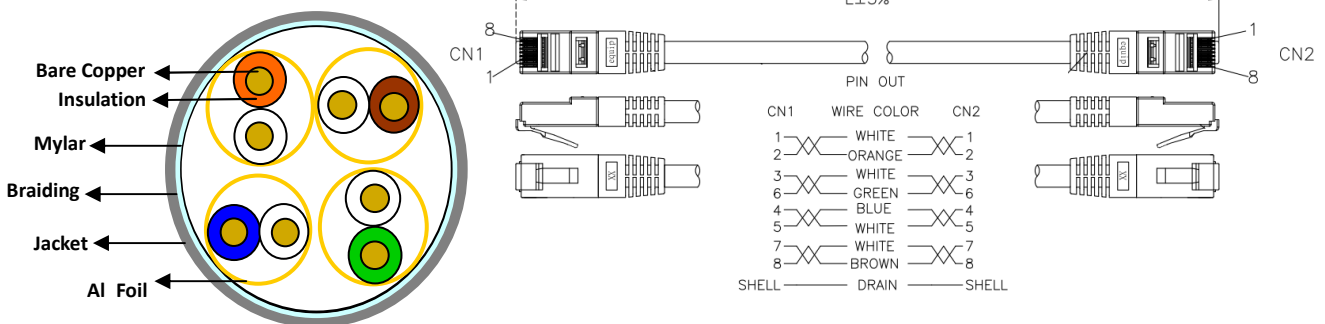

Cat.6 S/FTP Patch Cord

The equip[®] Cat.6 S/FTP Patch Cord is composed of preeminent materials and fully-examined to comply with industrial standards. Offering higher bandwidth and better signal-to-noise margin, the Cat.6 cable is able to deliver ultrahigh and error-free performance in the most demanding network environments.

| Key Feature

- 26AWG
- 250MHz
- Stranded
- PIMF (pairs in metal foil)
- Halogen free LSZH
- Gold plated pins
- Molded boot
- UL/CUL, TIA/EIA, GHMT certified

| Typical Applications

- IEEE 802.3: 10Base-T; 100Base-T; 1000Base-T
- IEEE 802.5 16 MB; ISDN; TPDDI; ATM

| Structure

| Specification

Conductor	Material	Bare Copper
	Construction	26AWG, 7/0.155 ± 0.015mm
Insulation	Thickness	MIN at any point: 0.29 mm / MAX AVG:0.31 mm
	Diameter	1.05 ± 0.01mm
	Colors	Blue-White/Blue, Orange-White/Orange, Green-White/Green, Brown-White/Brown
Jacket	Material	LSZH
	Thickness	MIN at any point: 0.48mm / MAX AVG: 0.50mm
	Diameter	5.8 ± 0.2mm
	Marking	equip CAT.6 S/FTP 26AWGX4P PATCH TYPE LSOH IEC 332.3.C – ISO/IEC 11801 Ed.2 & EN50288 & TIA/EIA-568-B.2-1 GHMT VERIFIED
Connector	RJ45 Plug	8P8C, Two Fork 50u" Gold