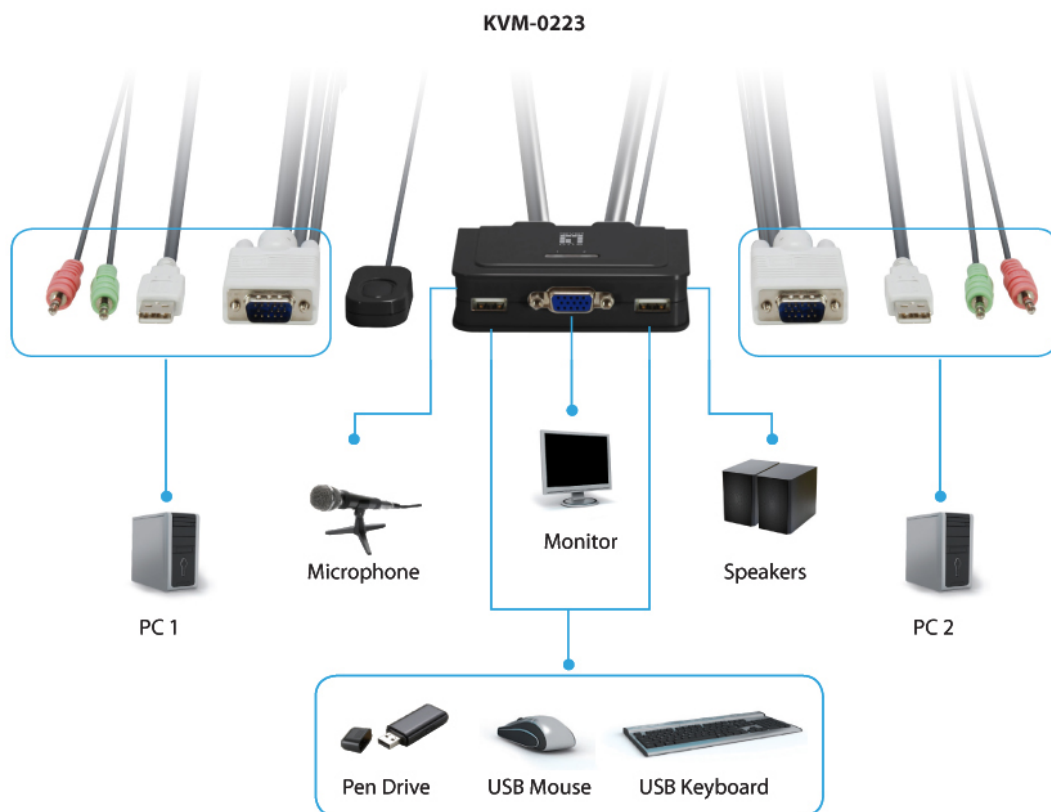

Διαθέτει LED display προσφέροντας εύκολη παρακολούθηση της δραστηριότητας των υπολογιστών

Εναλλαγή μεταξύ των θυρών μέσω Hot-Key

Βασικά χαρακτηριστικά

- 1 x wired QuickSwitch! Button for instant switching
- 2 x fixed VGA USB KVM audio/mic combo cables
- Windows and Mac switching software support
- USB 2.0 hub ports for keyboard, mouse or other high-speed USB devices
- VGA analog video up to 2048 x 1536 pixels
- Independent/simultaneous switching of PC and audio/mic channel
- User-definable hotkeys and universal hotkey for computer switching
- LED display for easy status monitoring

Operating: 0% ~ 90%

Physical Specifications

Dimensions (W x D x H mm):

87 x 59 x 25 mm

Weight (g):

360 g

Others

Approval and Compliance:

CE, FCC

Διάγραμμα

* A USB hub can be used to connect to additional USB devices.

Order Information

KVM-0223

Περιεχόμενα συσκευασίας

KVM-0223

Quick Installation Guide