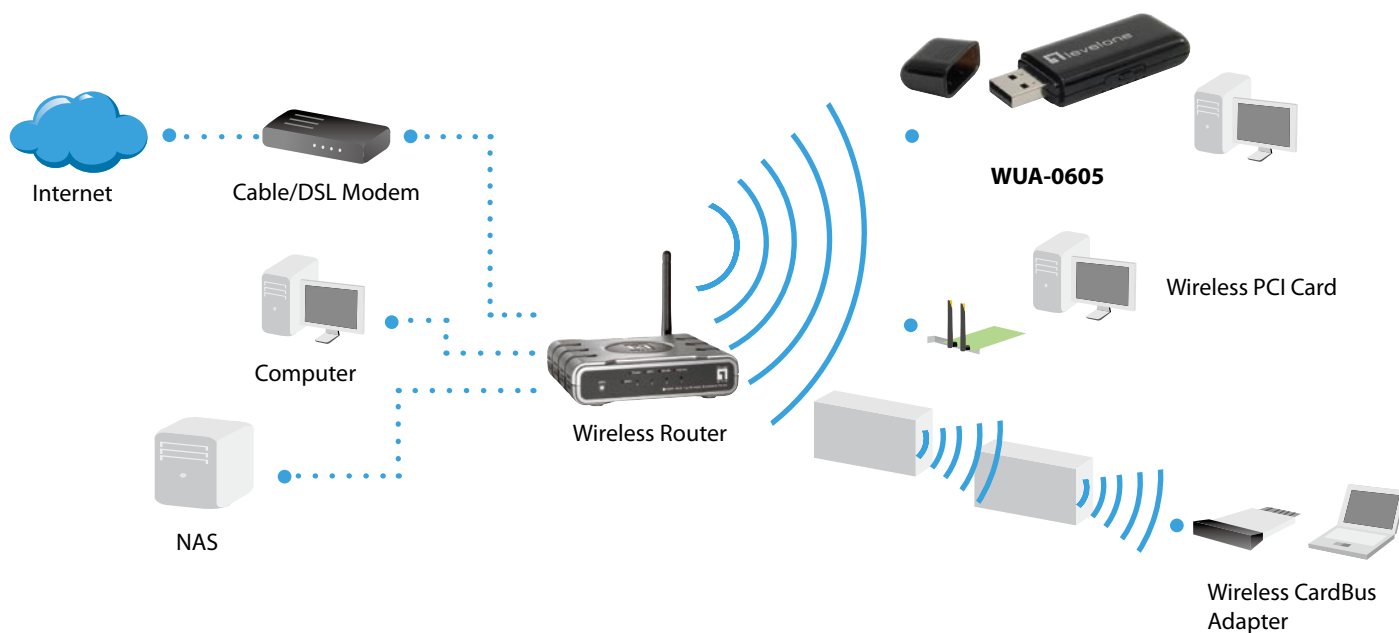

Order Information

WUA-0605: 300Mbps *N_Max* Wireless USB Adapter

Package Contents

WUA-0605, Quick Installation Guide, CD Manual / Utility

Optional Accessories

SUS-1000
Small USB Stand

SUS-1003
Small USB Stand with
extension cable