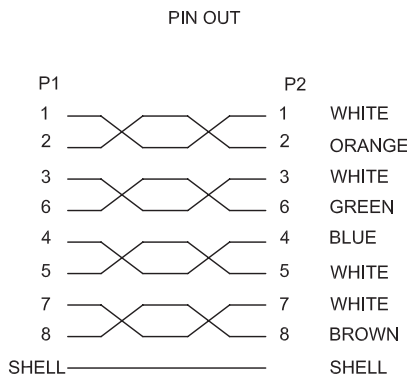

Cat.6A 10G S/FTP Patch Cable PrimeLine

Technical Features

Cat.6A ClassEA S/FTP RJ45 Patch Cord

Compliant to ISO/IEC 11801 & EN 50173

AWG26/7 copper wire

Shielded RJ45 plugs with gold plated pins

Shielded twisted pair cable, pairs in metal foil (PIMF) LSZH (low smoke zero halogen)

6.2 mm ±0.2 mm outer dimension

Technical Drawings

www.logilink.de

RoHS
compliant

Length	White	EAN Code
0.25 m	CQ3011S	4052792020045
0.50 m	CQ3021S	4052792020052
1.00 m	CQ3031S	4052792020069
1.50 m	CQ3041S	4052792020076
2.00 m	CQ3051S	4052792020083
3.00 m	CQ3061S	4052792020090
5.00 m	CQ3071S	4052792020106
7.50 m	CQ3081S	4052792020113
10.00 m	CQ3091S	4052792020120
15.00 m	CQ3101S	4052792020137
20.00 m	CQ3111S	4052792020144
30.00 m	CQ3121S	4052792020151
50.00 m	CQ3141S	4052792020168

Length	Grey	EAN Code	Black	EAN Code
0.25 m	CQ3012S	4052792020175	CQ3013S	4052792020267
0.50 m	CQ3022S	4052792020182	CQ3023S	4052792020274
1.00 m	CQ3032S	4052792020199	CQ3033S	4052792020281
1.50 m	CQ3042S	4052792020205	CQ3043S	4052792020298
2.00 m	CQ3052S	4052792020212	CQ3053S	4052792020304
3.00 m	CQ3062S	4052792020229	CQ3063S	4052792020311
5.00 m	CQ3072S	4052792020236	CQ3073S	4052792020328
7.50 m	CQ3082S	4052792020243	CQ3083S	4052792020335
10.00 m	CQ3092S	4052792020250	CQ3093S	4052792020342
15.00 m	CQ3102S	4052792029369	CQ3103S	4052792040579
20.00 m	CQ3112S	4052792029376	CQ3113S	4052792040586
30.00 m	CQ3122S	4052792029383	CQ3123S	4052792040593
50.00 m	CQ3142S	4052792029390	CQ3143S	4052792040609

Length	Yellow	EAN Code	Violet	EAN Code
0.25 m	CQ3017S	4052792020625	CQ301VS	4052792043235
0.50 m	CQ3027S	4052792020632	CQ302VS	4052792043242
1.00 m	CQ3037S	4052792020649	CQ303VS	4052792043259
1.50 m	CQ3047S	4052792020656	CQ304VS	4052792043266
2.00 m	CQ3057S	4052792020663	CQ305VS	4052792043273
3.00 m	CQ3067S	4052792020670	CQ306VS	4052792043280
5.00 m	CQ3077S	4052792020687	CQ307VS	4052792043297
7.50 m	CQ3087S	4052792020694	CQ308VS	4052792043303
10.00 m	CQ3097S	4052792020700	CQ309VS	4052792043310