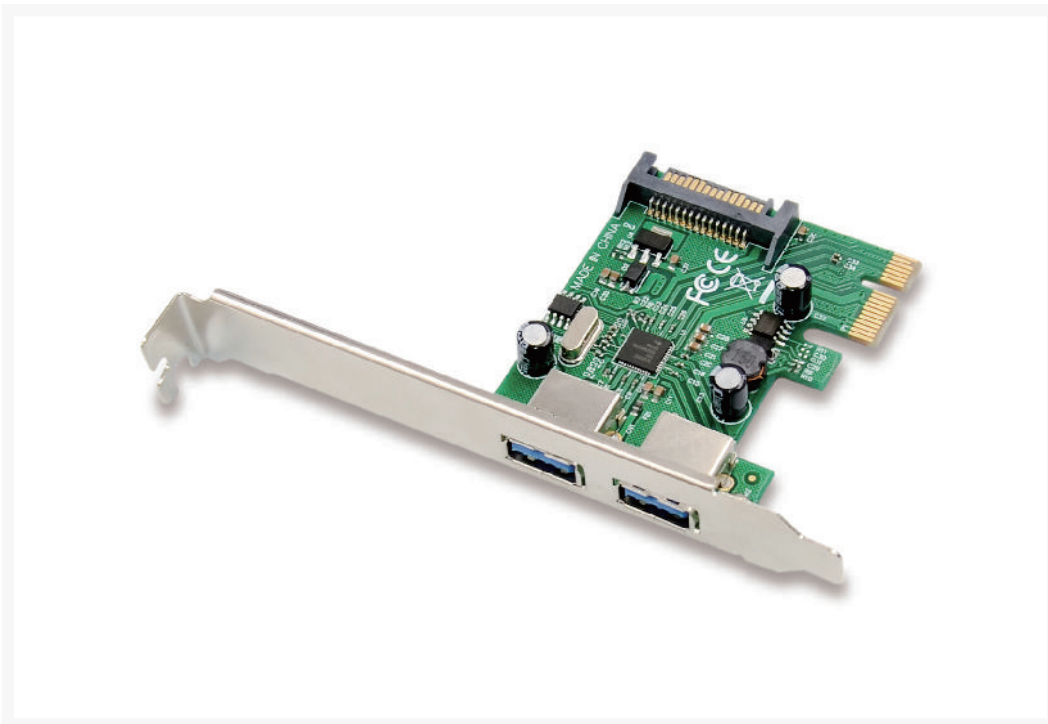

# EMRICK01G PCI Express Card 2-Port USB 3.0

## Short Description

1. Add 2 USB 3.0 ports to your desktop computer
2. Supports hot-swapping
3. USB 3.0 super speed (5Gb/s)
4. Supports UASP
5. 15 pin SATA connector for extra power

## Description

This PCI Express Card allows you to easily add 2 extra SuperSpeed USB 3.0 ports to your desktop computer. It has a maximum data speed of 5Gbs, which makes it very fast and capable of copying large files or documents

to and from your desktop computer. Simply place the USB 3.0 PCI Express Card in the Express Card slot of your computer, install the included drivers and you are right to go!