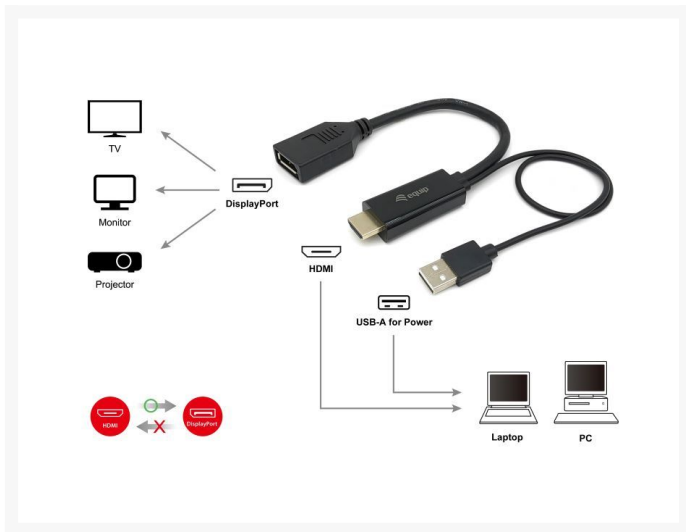

# 119039 HDMI to DisplayPort Adapter

## Short Description

---

- HDMI Male
- DisplayPort Female
- USB Type-A male (power supply)
- Length: 15CM
- Compliant with HDMI 2.0 and DisplayPort 1.2 with 4K/60HZ
- Supports resolution up to 3840 x 2160
- Bandwidth up to 10.2Gbps
- Supports video resolutions up to 4K/60Hz
- Supports 3D display, HDCP2.2 and HDR
- Gold Plated Connectors
- Resolution up to below ( depending on the system and the connected hardware)

## Additional Information

---

Approval and compliance	CE, ROHS
Jacket material	PVC
Angled insert	No
Product weight (kg)	0.041
Product breadth (mm)	6
Product depth (mm)	6
Product height (mm)	250
Cable length	15cm
Color	Black
EAN	4015867226742
Model number	119039
Package contents	119039
Connector 1	HDMI-A, male
Connector 2	DisplayPort, female