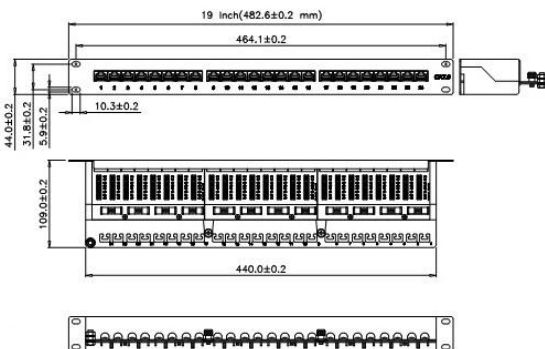

Equip 24 Port Cat.6 Shielded Patch Panel (item 326424)

The equip Patch Panel is a 19" 1U network distribution unit integrating cable management system for better routing and strain relief requirements, suitable for both LSA and 110 standards. Featuring 24 x RJ45 ports, this patch panel is recommended to connect with equip shielded patch cords and cabling accessories to achieve outstanding performance. Moreover, each port is marked with port number for recognition.

Specifications

- Class E according to ISO/IEC 11801 2nd Edition and EN50173
- 24 x Shielded RJ45 ports with gold flash contact
- 45° dual IDC (LSA and 110) compatible
- Compliant with ANSI/TIA/EIA 568 standard
- IDC color T568A/T568B coded
- Sheet steel housing with cable entry
- Color-coded for T568A/B wiring schemes
- Color: black
- 19" 1U