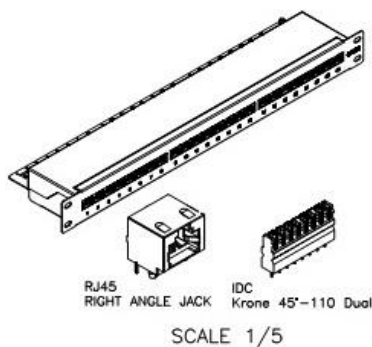

Equip 24 Port Cat.6 Shielded Patch Panel (item 326424)

The equip Patch Panel is a 19" 1U network distribution unit integrating cable management system for better routing and strain relief requirements, suitable for both LSA and 110 standards. Featuring 24 x RJ45 ports, this patch panel is recommended to connect with equip shielded patch cords and cabling accessories to achieve outstanding performance. Moreover, each port is marked with port number for recognition.

Specifications

- Class E according to ISO/IEC 11801 2nd Edition and EN50173
- 24 x Shielded RJ45 ports with gold flash contact
- 45° dual IDC (LSA and 110) compatible
- Compliant with ANSI/TIA/EIA 568 standard
- IDC color T568A/T568B coded
- Sheet steel housing with cable entry
- Color-coded for T568A/B wiring schemes
- Color: black
- 19" 1U