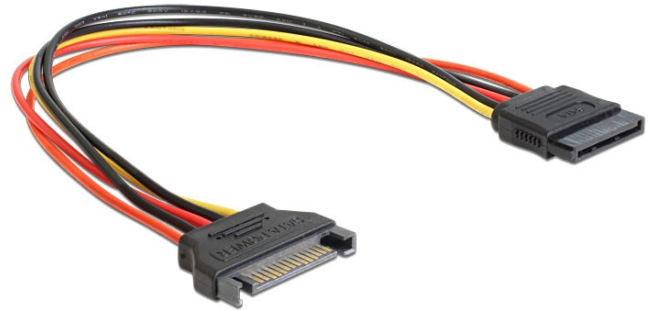

# Delock Extension Cable Power SATA 15 Pin male > SATA 15 Pin female 30 cm

## Description

This cable can be used for the extension of the SATA power interface.

30 cm

## Specification

- Connector: SATA 15 pin male > SATA 15 pin female
- Cable gauge: 18 AWG
- Cable length incl. connector: ca. 30 cm