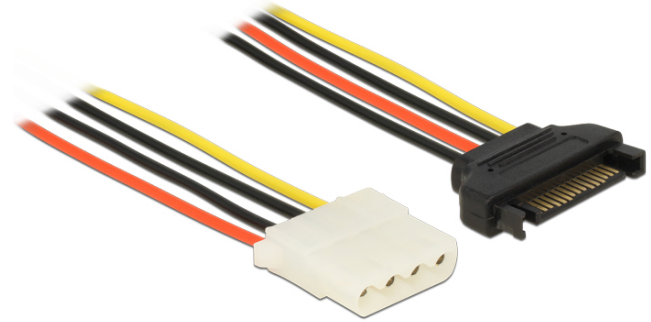

Delock Power Cable SATA 15 pin female > 4 pin female 20 cm

Description

This power cable enables you to connect a device with 4 pin power connector to a PC power supply with SATA 15 pin interface.

Specification

- Connector: 15 pin SATA female > 4 pin female
- Power connector for 4 pin
- Cable gauge: 18 AWG
- Cable length: ca. 20 cm

Item No. 60136

EAN 4043619601363

Country of origin China

Package content

- SATA power cable