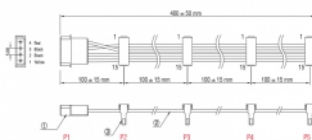

## Description

This power cable can be connected to 4 SATA devices and supplies power via one Molex 4 pin port of a power supply.

ca. 40 cm

## Specification

- Power connector for 4 x SATA devices
- Connector:  
1 x Molex 4 pin plug >  
4 x SATA 15 pin receptacle
- Cable gauge: 18 AWG
- Cable colour: multicolour
- Length incl. connector: ca. 40 cm

## Images

Interface	
connector 1:	1 x 4 pin power connector male
connector 2:	4 x SATA 15 pin receptacle
Physical characteristics	
Cable colour:	multi colored
Conductor gauge:	18 AWG
Length:	40 cm