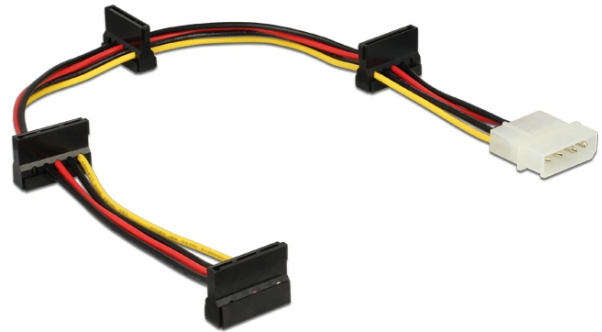

# Delock Cable Power Molex 4 pin plug > 4 x SATA 15 pin receptacle 40 cm

## Description

This power cable can be connected to 4 SATA devices and supplies power via one Molex 4 pin port of a power supply.

ca. 40 cm

## Specification

- Power connector for 4 x SATA devices
- Connector:  
1 x Molex 4 pin plug >  
4 x SATA 15 pin receptacle
- Cable gauge: 18 AWG
- Cable colour: multicolour
- Length incl. connector: ca. 40 cm

## Images

Interface	
connector 1:	1 x 4 pin power connector male
connector 2:	4 x SATA 15 pin receptacle
Physical characteristics	
Cable colour:	multi colored
Conductor gauge:	18 AWG
Length:	40 cm