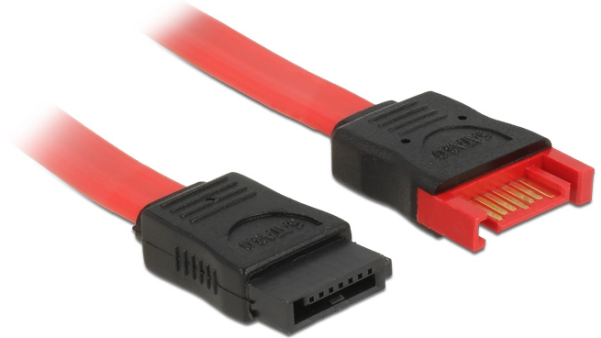

Delock Extension cable SATA 6 Gb/s male > SATA female 70 cm red

Description

This SATA cable by Delock complies with the latest standard and supports a data transfer rate of up to 6 Gb/s. It enables you to extend the SATA interface and can be used for connection of your devices with SATA 7 pin port. Furthermore the SATA 6 Gb/s interface is downwards compatible to the former SATA versions, whereas you can only achieve the respective transfer speed.

ca. 70 cm

Specification

- Connector:
SATA 6 Gb/s 7 pin male straight >
SATA 6 Gb/s 7 pin female straight
- Data transfer rate up to 6 Gb/s
- Downwards compatible to SATA 1.5 Gb/s and 3 Gb/s
- Cable gauge: 26 AWG
- Colour:
Cable: red
Connector: black
- Length incl. connector: ca. 70 cm

Item no. 83955

EAN: 4043619839551

Country of origin: China

Package: Poly bag

System requirements

- A free SATA port

Package content

- SATA extension cable

Images

General	
Specification:	SATA 6 Gb/s
Interface	
Connector 1:	1 x SATA 6 Gb/s 7 pin plug straight
Connector 2:	1 x SATA 6 Gb/s 7 pin receptacle straight
Technical characteristics	
Data transfer rate:	SATA up to 6 Gb/s
Physical characteristics	
Connector color:	black
Cable colour:	red
Conductor gauge:	26 AWG
Length:	70 cm