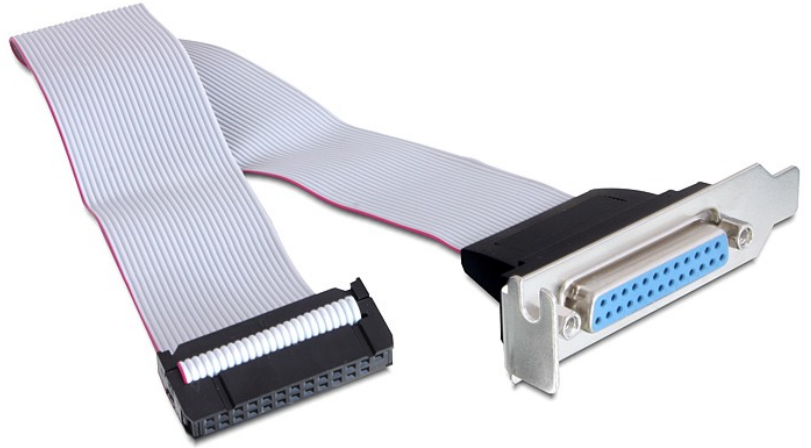

# Delock Low Profile Slot Bracket > 1 x Parallel

## Description

This Delock slot bracket can be installed into a free low profile slot of your PC and enables you to lead out one internal parallel port in order to connect one external parallel device.

## Specification

- Connection: 1 x parallel DB25 external
- Slot bracket for installation into a low profile PC slot
- Cable length: ca. 22 cm

## Package content

- Low profile slot bracket 1 x parallel port