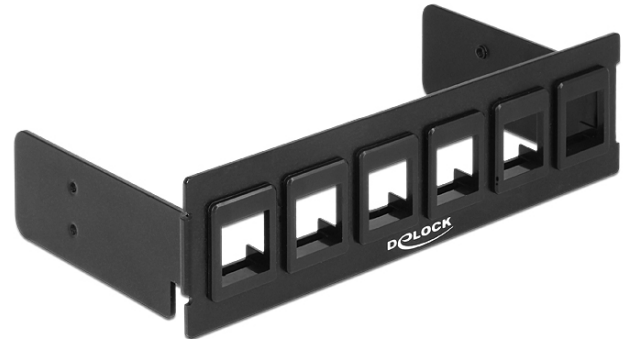

# Delock Keystone 5.25" Multipanel 6 Port

## Description

This Delock multipanel can be installed into the 5.25" drive bay of your PC. With its standardized dimensions, it is suitable for easy snap-in mounting of six Keystone modules.

## Specification

- 6 Keystone ports 19.2 x 14.9 mm
- For 5.25" bay mounting
- Material: Metal panel with plastic brackets
- Colour: black
- Dimensions (LxWxH): ca. 146.0 x 80.2 x 42.2 mm

## Package content

- Keystone multipanel
- 2 Keystone cover
- 4 screws