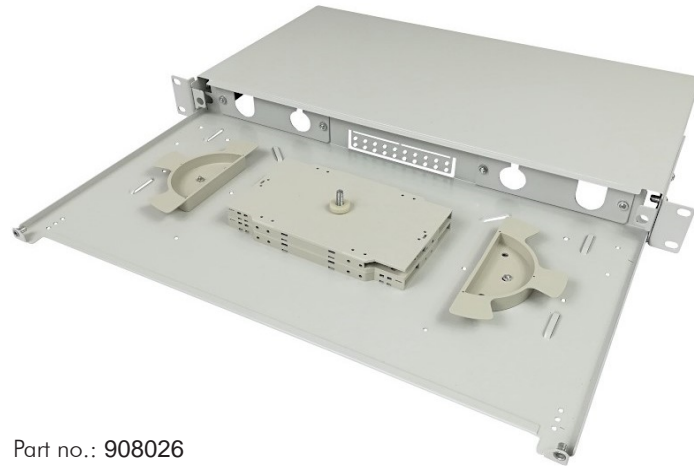

Part no.: 908026

19" Fiber Optic Enclosure 1U Sliding Type, Empty, without Front Panel

Technical Features

Sliding type steel housing, 480 x 44 x 243mm

Capacity up to 24 Ports for LC Duplex or SC Simplex

Modular design, without front panel, pigtails, or adapters

Quick-mount feature allows easy installation

Suitable for field-termination and fusion splicing with pigtails

M6 fixing set, cable ties, 2 x cassettes, pigtails organizer and cable glands included

Part no.	Color
908025	RAL9005 Black
908026	RAL7035 Light Grey