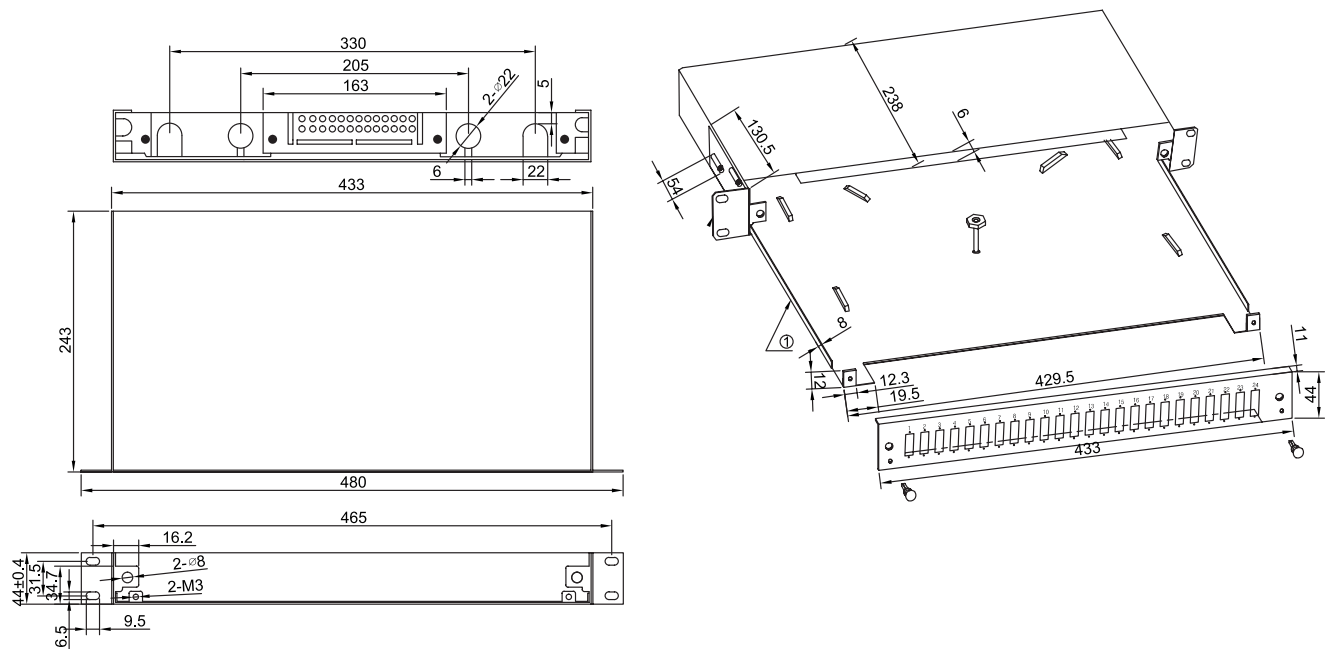

### Technical Features

Sliding type steel housing, 480 x 44 x 243mm

Capacity up to 24 Ports for LC Duplex or SC Simplex

Modular design, without front panel, pigtails, or adapters

Quick-mount feature allows easy installation

## Technical Drawings

## Packaging Informations

Packing Dimension	440 x 225 x 5mm
Packing Weight	2.6kg
Carton Dimension	480 x 310 x 280mm
Carton Q'ty	5pcs
Carton Weight	15kg

RoHS  
compliant