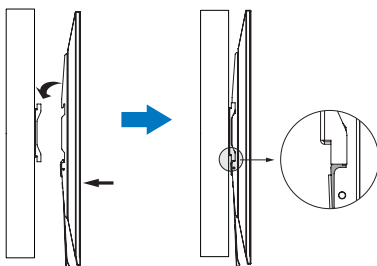

LogiLink®

Low Profile TV Wall Mount for 37"- 70" TV

Art. No.: BP0017

Easy installation and compatible with VESA standard max. 600x400mm.

Features:

- » Super strong mounting brackets: Solid-reinforced Cold Steel, durable product with maximum capacity of 50kg
- » 25mm Profile from wall
- » Compatible with VESA 200x200mm, 400x200mm, 300x300mm, 400x400mm, 600x400mm
- » Easy to install
- » Fit for 37-70 inch LED LCD plasma TV, PC Monitor screens

Install the wall plate to the wall

Install the wall mount to back of the TV

Apply the TV with wall mount to the wall plate

RoHS
compliant

* The specifications and pictures are subject to change without notice.
* All trade names referenced are the registered trademark of their respective owners.

Made in China

LogiLink®

Low Profile TV Wall Mount for 37" - 70" TV

Art. No.: BP0017

Specification:

Screen Size	37"-70"
Rated Load	50kg/110lbs
VESA	200x200,400x200,300x300,400x400,600x400
Distance to the wall	25mm
Product Size	653 x 425 x 25mm

Package Contents:

- » 1 x TV Wall Mount
- » 1 x Screw Package
- » 1 x User Manual

Package Informations:

- » Packing Dimension: 670 x 155 x 30mm
- » Packing Weight: 1.98kg
- » Carton Dimension: 685 x 265 x 170mm
- » Carton Q'ty: 8pcs
- » Carton Weight: 16.38kg