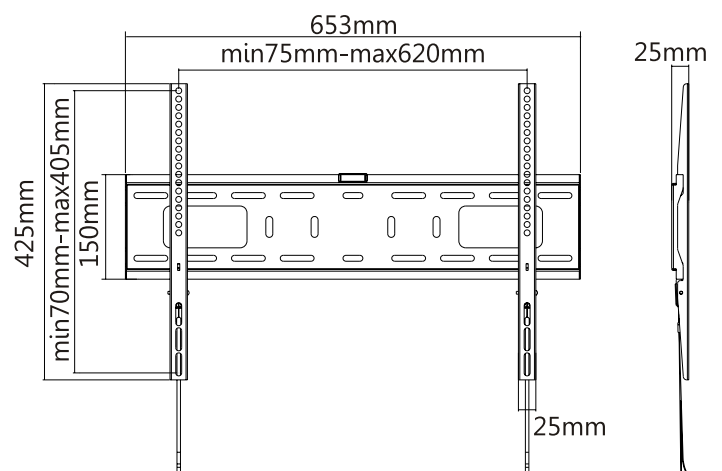

LogiLink®

Low Profile TV Wall Mount for 37"- 70" TV

Art. No.: BP0017

Easy installation and compatible with VESA standard max. 600x400mm.

Features:

- » Super strong mounting brackets: Solid-reinforced Cold Steel, durable product with maximum capacity of 50kg
- » 25mm Profile from wall
- » Compatible with VESA 200x200mm, 400x200mm, 300x300mm, 400x400mm, 600x400mm
- » Easy to install
- » Fit for 37-70 inch LED LCD plasma TV, PC Monitor screens

Install the wall plate to the wall

Install the wall mount to back of the TV

Apply the TV with wall mount to the wall plate

RoHS
compliant

* The specifications and pictures are subject to change without notice.
* All trade names referenced are the registered trademark of their respective owners.

Made in China

LogiLink®

Low Profile TV Wall Mount for 37" - 70" TV

Art. No.: BP0017

Specification:

Screen Size	37"-70"
Rated Load	50kg/110lbs
VESA	200x200,400x200,300x300,400x400,600x400
Distance to the wall	25mm
Product Size	653 x 425 x 25mm

Package Contents:

- » 1 x TV Wall Mount
- » 1 x Screw Package
- » 1 x User Manual

Package Informations:

- » Packing Dimension: 670 x 155 x 30mm
- » Packing Weight: 1.98kg
- » Carton Dimension: 685 x 265 x 170mm
- » Carton Q'ty: 8pcs
- » Carton Weight: 16.38kg