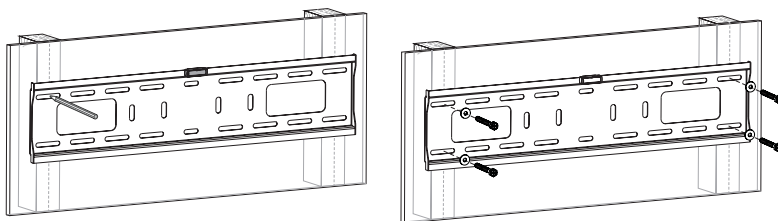

LogiLink®

Low Profile TV Wall Mount for 37"- 70" TV

Art. No.: BP0017

Easy installation and compatible with VESA standard max. 600x400mm.

Features:

- » Super strong mounting brackets: Solid-reinforced Cold Steel, durable product with maximum capacity of 50kg
- » 25mm Profile from wall
- » Compatible with VESA 200x200mm, 400x200mm, 300x300mm, 400x400mm, 600x400mm
- » Easy to install
- » Fit for 37-70 inch LED LCD plasma TV, PC Monitor screens

Install the wall plate to the wall

Install the wall mount to back of the TV

Apply the TV with wall mount to the wall plate

RoHS
compliant

* The specifications and pictures are subject to change without notice.
* All trade names referenced are the registered trademark of their respective owners.

Made in China

LogiLink®

Low Profile TV Wall Mount for 37" - 70" TV

Art. No.: BP0017

Specification:

Screen Size	37"-70"
Rated Load	50kg/110lbs
VESA	200x200,400x200,300x300,400x400,600x400
Distance to the wall	25mm
Product Size	653 x 425 x 25mm

Package Contents:

- » 1 x TV Wall Mount
- » 1 x Screw Package
- » 1 x User Manual

Package Informations:

- » Packing Dimension: 670 x 155 x 30mm
- » Packing Weight: 1.98kg
- » Carton Dimension: 685 x 265 x 170mm
- » Carton Q'ty: 8pcs
- » Carton Weight: 16.38kg