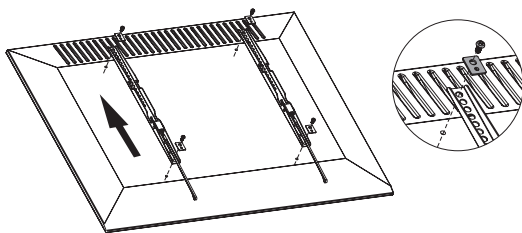

LogiLink®

Low Profile TV Wall Mount for 37"- 70" TV

Art. No.: BP0017

Easy installation and compatible with VESA standard max. 600x400mm.

Features:

- » Super strong mounting brackets: Solid-reinforced Cold Steel, durable product with maximum capacity of 50kg
- » 25mm Profile from wall
- » Compatible with VESA 200x200mm, 400x200mm, 300x300mm, 400x400mm, 600x400mm
- » Easy to install
- » Fit for 37-70 inch LED LCD plasma TV, PC Monitor screens

Install the wall plate to the wall

Install the wall mount to back of the TV

Apply the TV with wall mount to the wall plate

RoHS
compliant

* The specifications and pictures are subject to change without notice.
* All trade names referenced are the registered trademark of their respective owners.

Made in China

LogiLink®

Low Profile TV Wall Mount for 37" - 70" TV

Art. No.: BP0017

Specification:

Screen Size	37"-70"
Rated Load	50kg/110lbs
VESA	200x200,400x200,300x300,400x400,600x400
Distance to the wall	25mm
Product Size	653 x 425 x 25mm

Package Contents:

- » 1 x TV Wall Mount
- » 1 x Screw Package
- » 1 x User Manual

Package Informations:

- » Packing Dimension: 670 x 155 x 30mm
- » Packing Weight: 1.98kg
- » Carton Dimension: 685 x 265 x 170mm
- » Carton Q'ty: 8pcs
- » Carton Weight: 16.38kg