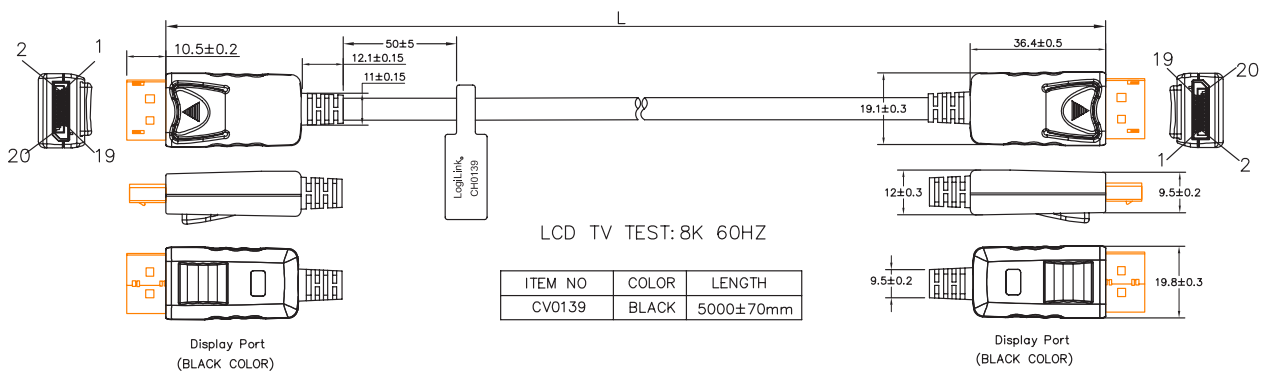

Gold Plated Connectors

DisplayPort 20pin male to male, with gold-plated connectors ensure superior cable performance and reliable connectivity.

*The specifications and pictures are subject to change without prior notice.
*All trade names referenced are the registered trademarks of their respective owners.

Made in China

LogiLink®

DisplayPort™ Cable

Support up to 8K@60Hz & 4K@120Hz

Art. No.: CV0139

Feature:

- » Convenient cable directly connects a DisplayPort equipped computer to a HD monitor or projector with DisplayPort input

Specifications:

Connection 1	DisplayPort 20pin, male
Connection 2	DisplayPort 20pin, male
Connector Material	Gold-Plated
Max. Resolution	8K@60Hz, 4K@120Hz
Bandwidth	Up to 32.4Gbps
Color	Black

Technical Drawing: