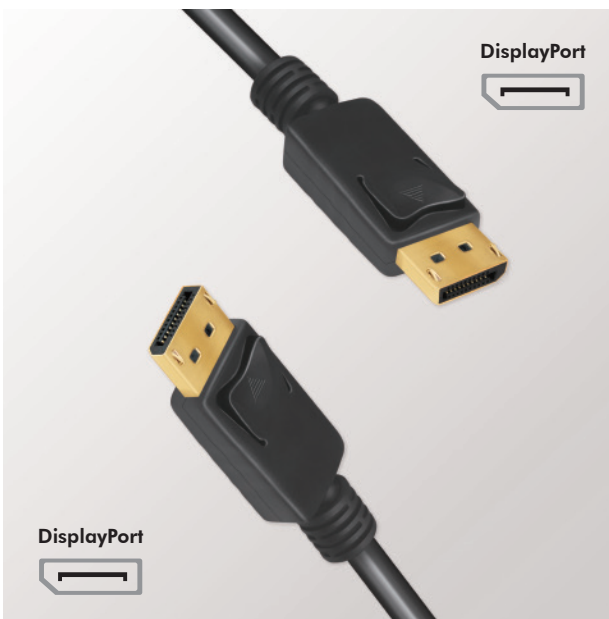

Made in China

Best Connectivity

LogiLink®

DisplayPort™ Cable

Support up to 8K@60Hz & 4K@120Hz

Art. No.: CV0139

DisplayPort Connector with Latches

It provides a secure connection with a release button that must be pressed before unplugging.

Gold Plated Connectors

DisplayPort 20pin male to male, with gold-plated connectors ensure superior cable performance and reliable connectivity.

*The specifications and pictures are subject to change without prior notice.
*All trade names referenced are the registered trademarks of their respective owners.

Made in China

LogiLink®

DisplayPort™ Cable

Support up to 8K@60Hz & 4K@120Hz

Art. No.: CV0139

Feature:

- » Convenient cable directly connects a DisplayPort equipped computer to a HD monitor or projector with DisplayPort input

Specifications:

Connection 1	DisplayPort 20pin, male
Connection 2	DisplayPort 20pin, male
Connector Material	Gold-Plated
Max. Resolution	8K@60Hz, 4K@120Hz
Bandwidth	Up to 32.4Gbps
Color	Black

Technical Drawing: