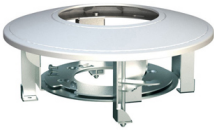

### **CAS-7317**

Pendant Mount Bracket

**CAS-7318**  
Weather Shield

**CAS-7319**  
Junction Box

**CAS-7320**  
In-ceiling Mount Bracket

No liability or responsibility for any errors or omissions in the content.  
Specifications are subject to change without notice.  
All mentioned brand names are registered trademarks and property of their owners.  
Copyright © Digital Data Communications GmbH, Germany. All Rights Reserved.