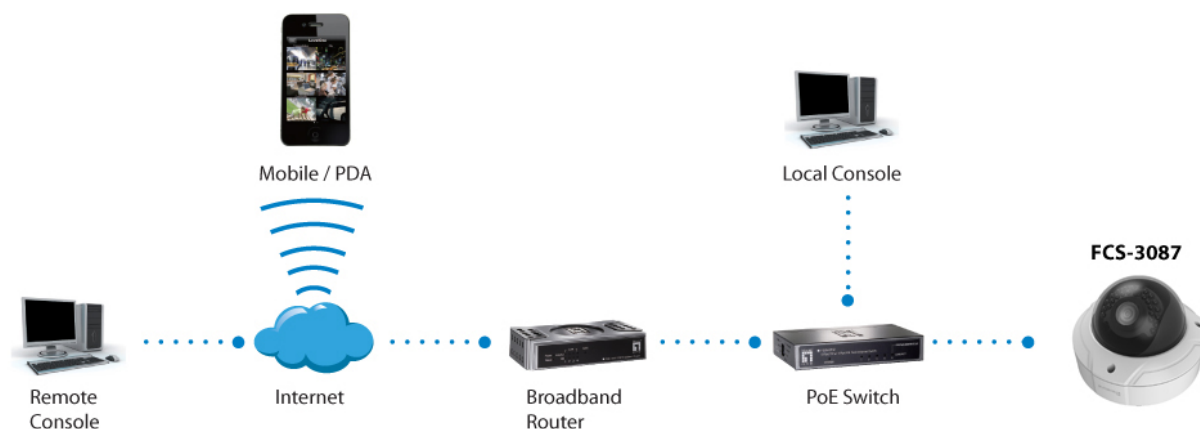

Order Information

FCS-3087

Package Contents

FCS-3087

Screw Kit

Resource CD (User Manual, Utility, 64-CH Monitoring Software)

Optional Accessory

CAS-7301