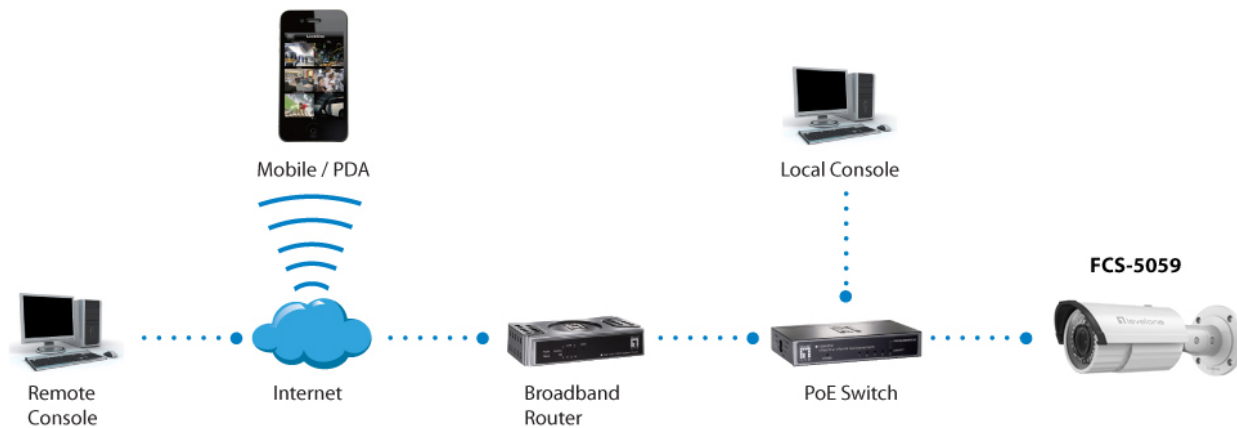

Environmental Test:

Weather proof IP66-rated housing

Others:

ONVIF (PROFILE S, PROFILE G), PSIA, CGI, ISAPI

Others

Operation Systems:

Windows 7/8/10/

Viewing Systems:

Above IE9 browser

Διάγραμμα

Order Information

FCS-5059

Περιεχόμενα συσκευασίας

FCS-5059

Resource CD (User Manual, Utility, 64-CH Monitoring Software)

Screw Kit