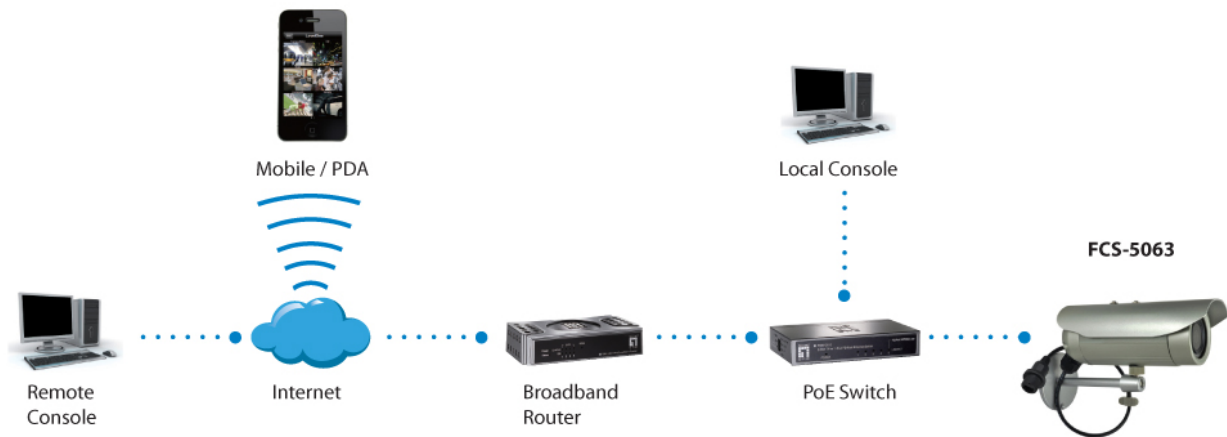

Διάγραμμα

Order Information

FCS-5063

Περιεχόμενα συσκευασίας

Bracket
Mounting Kit
Screw Kit
Quick Installation Guide
Resource CD (User Manual, Utility, QIG)