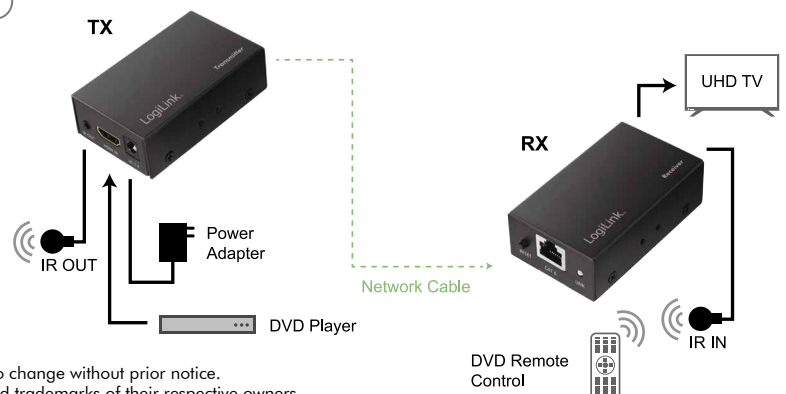

Features:

- » Supports 1080p@60 Hz up to 60 m over a single Cat. 6/7/8 cable
- » Bandwidth: 2.25 Gbps/225 MHz per channel
- » Supports deep color 8 bit/10 bit per channel (24 bit/30 bit all channels)
- » Compatible with HDCP 1.3
- » Supports Full 3D, DDC (Display Data Channel) and CEC (Consumer Electronics Control)
- » Supports uncompressed audio such as LPCM 7.1
- » Supports compressed audio such as DTS, Dolby Digital (including DTS-HD Master Audio™ and Dolby TrueHD)
- » Features IR return which enables you to control the video source from your video destination
- » Power Over Cable

Transmitter

(a) (b) (c)

(d) (e) (f)

Receiver

(g) (h) (c)

(d) (e) (f)

- (a) IR Out: IR signal output port
- (b) HDMI In: connect to HDMI source device
- (c) Connect to DC 5 V Power Supply
- (d) Reset (equalizer): automatically to adjust the signal to match the cable length
- (e) Ethernet Ports: Connects transmitter (TX) to receiver (RX) via network cable
- (f) Link LED Indicator
- (g) IR In: IR signal input port
- (h) HDMI Out: connect to HDMI display device