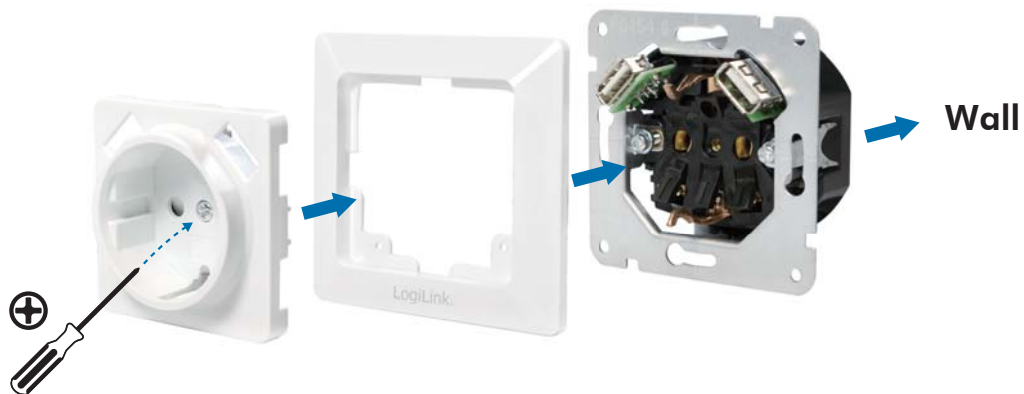

LogiLink®

2-Port USB Wall Outlet

1 x CEE 7/3 socket + 2 x USB port

Art. No.: PA0162

Charge 2 USB devices simultaneously without power adapters!
Perfect for hotel rooms, restaurant, home and office.

Features:

- » Supply power for mobile phones, digital products, or other electrical equipment
- » Charging 2 USB devices and 1 appliance at the same time
- » Standard German wall plate
- » Children protection

Specification:

Power Input	AC 250V ~ 50Hz, 0.21A
USB Output	5V 2.1A max
Color	White
Dimension	80 x 80 x 54mm
Weight	115g

Installation:

1. Connect the wires and install the receptacle into the wall.
2. Install the panel and screw the socket onto the receptacle.