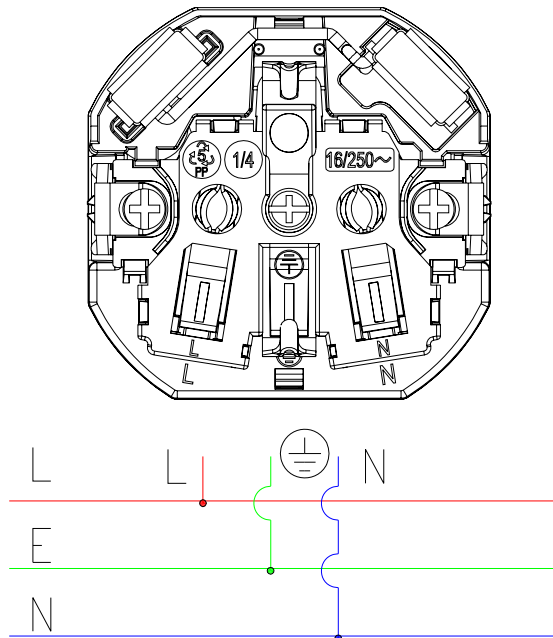

Power Input	AC 250V ~ 50Hz, 0.21A
USB Output	5V 2.1A max
Color	White
Dimension	80 x 80 x 54mm
Weight	115g

Installation:

1. Connect the wires and install the receptacle into the wall.
2. Install the panel and screw the socket onto the receptacle.

PA0162

4 052792 047691

Made in China

LogiLink®

2-Port USB Wall Outlet

1 x CEE 7/3 socket + 2 x USB port

Art. No.: PA0162

Circuit Drawing:

Package Contents:

- » 1 x 2-Port USB Wall Outlet

Package Informations:

- » Packing Dimension: 115 x 82 x 60mm
- » Packing Weight: 0.12kg
- » Carton Dimension: 490 x 400 x 330mm
- » Carton Q'ty: 100pcs
- » Carton Weight: 14kg