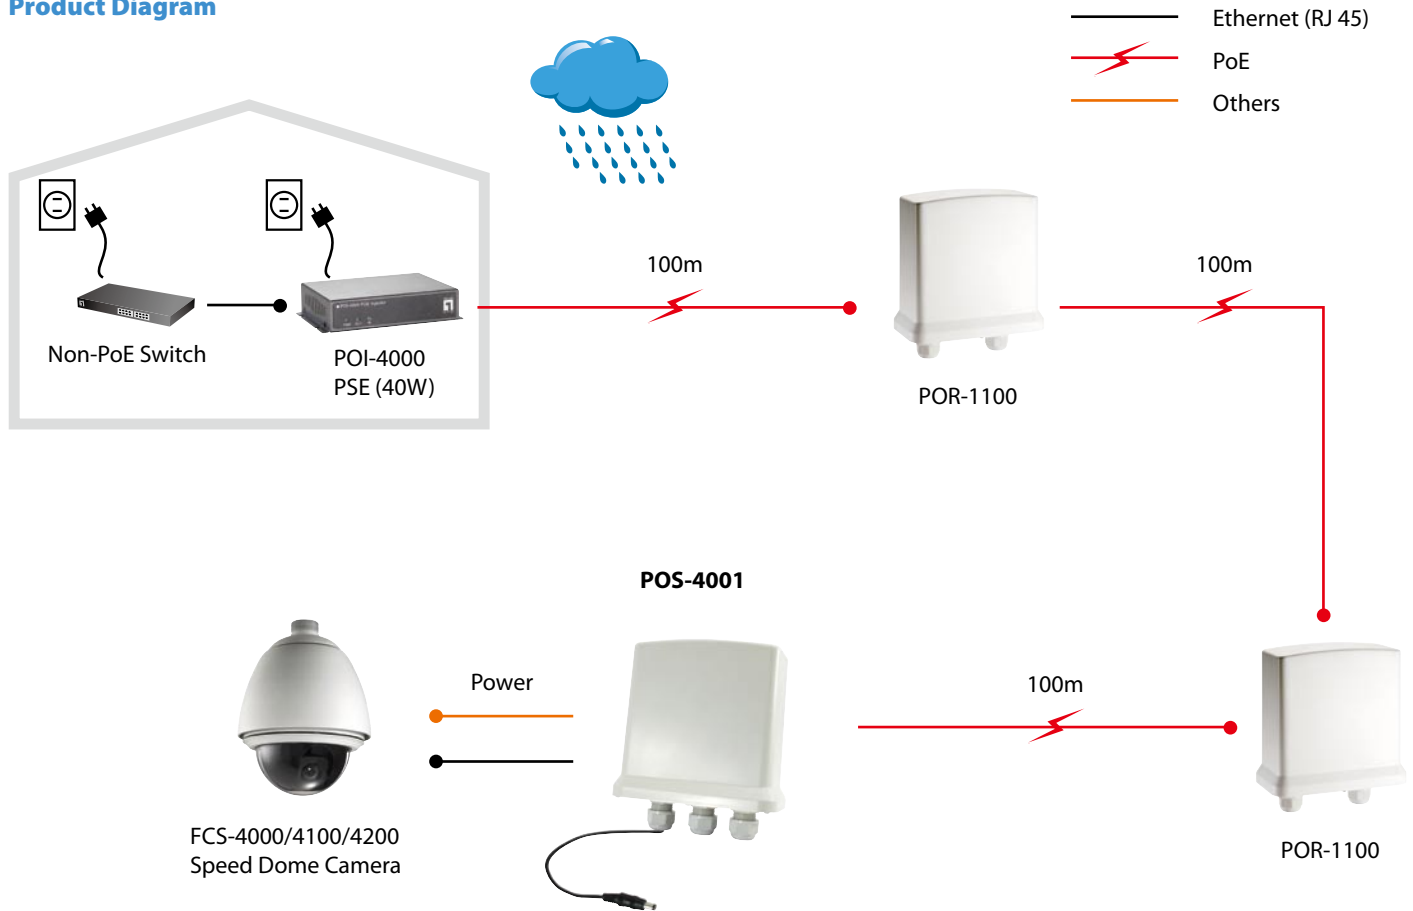

Technical Specification

LAN Interface:

IEEE 802.3x, Auto-Detection for 10/100 Base T and full/half duplex
Standard Straight-through, or Cross-over CAT 5 Cable
Automatic MDIX function
RJ-45 Connector x 2

Regulations & Approvals:

FCC Rules Part 15
CE

Physical Dimension:

W x D x H: 180 x 165 x 95 (mm)

Operating Environment:

Humidity : 5% to 95% non-condensing
Temperature: 0~50°C

Product Diagram

Note: These distances are typical results when used with 18~19Ω 24 AWG Cat.5 Cable

Order Information

POS-4001: Outdoor High Power PoE Splitter

Package Contents

POS-40001 x 1
Output Power Jack x1
QIG x1