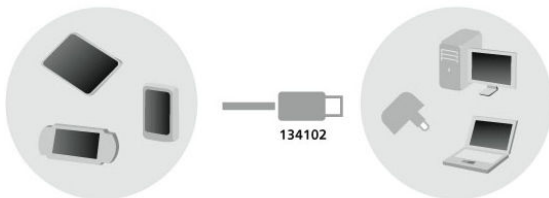

## USB CHARGING ADAPTER

| 134102

The equip® USB Charging Adapter allows to charge devices requiring higher power current such as tablets, GPS, and portable game systems with the existed chargers or USB ports on PC. No need to buy a new charger!

### | Specification

<b>Connectors</b>	1 x USB A Type Male
	1 x USB A Type Female
<b>Physical</b>	Color: White
	Plastic Housing
<b>Properties</b>	Weight: 10g
	Dimensions (L x W x H): 10 x 18 x 44mm

### | Key Features

- Enables charging devices with USB ports on PC or NB for the high power-consumption devices
- No need to upgrade the power supply