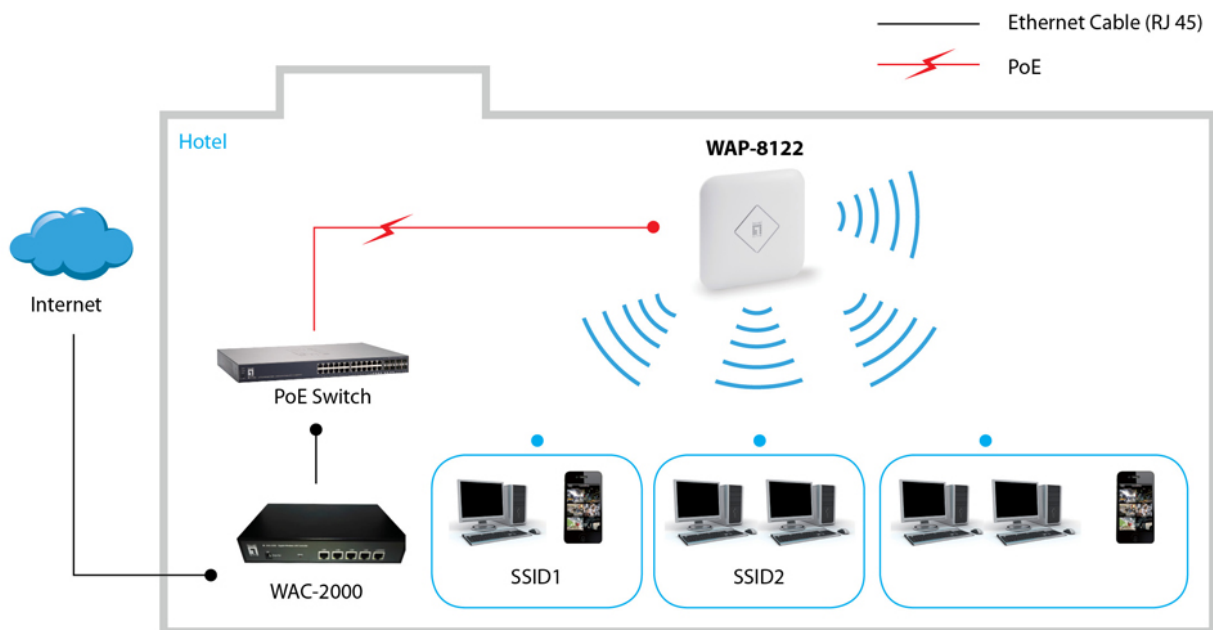

EMI/EMS:

EN 55022: 2010+AC:2011

EN 61000-3-2:2014

EN 61000-3-3:2013

EN 55024: 2010+A1:2015

Others

Compatibility:

Able to manage LEVELONE WAP-6121,WAP-6221,WAP-8121,WAP-8122

Διάγραμμα

Order Information

WAC-2000

Περιεχόμενα συσκευασίας

WAC-2000

RJ45 Network Cable

Power Adapter

Quick Installation Guide

No liability or responsibility for any errors or omissions in the content.
Specifications are subject to change without notice.
All mentioned brand names are registered trademarks and property of their owners.
Copyright © Digital Data Communications GmbH, Germany. All Rights Reserved.