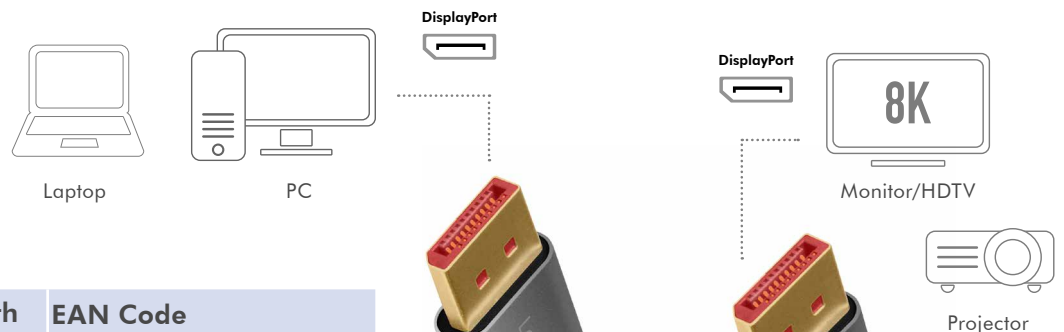

## 8K DisplayPort™ Connection Cable DP male to DP male

Art. No.: CDA0104  
CDA0105  
CDA0106

This DisplayPort connection cable provide you a transmission of 8K Ultra HD resolution video signal from your computer or laptop to a monitor or projector.

### Features:

- » Stable connection, plug and play. This DisplayPort 1.4 cable supports high resolutions of 8K (7680x4320)@60 Hz, 5K(5120x2880)@60 Hz, 4K(3840x2160)@ 60 Hz/120 Hz/120 Hz/44 Hz, 2K(1080P/1440P)@120 Hz/165 Hz/240 Hz Backwards compatible with DisplayPort 1.3, 1.2, 1.2a, 1.1 and 1.0
- » The total bandwidth of HBR3 connections (High Bit Rate 3) is 32.4 Gbps
- » Supports high refresh rate, DSC (display stream compression), forwarding error correction, HDR meta transport, and error-free audio passage for uncompressed digital audio channels at 7.1, 5.1 and 2
- » With triple shielding, gold-plated connection & pins and tinned copper cables ensure excellent durability and provide excellent audio and video quality
- » The premium aluminum shell effectively dissipates heat
- » Connect your DisplayPort equipped desktop/laptop directly to an HDTV, display, monitor and gaming graphics cards with DisplayPort to stream HD audio and video from your computer to your monitor
- » Perfect for games and expansion workstations