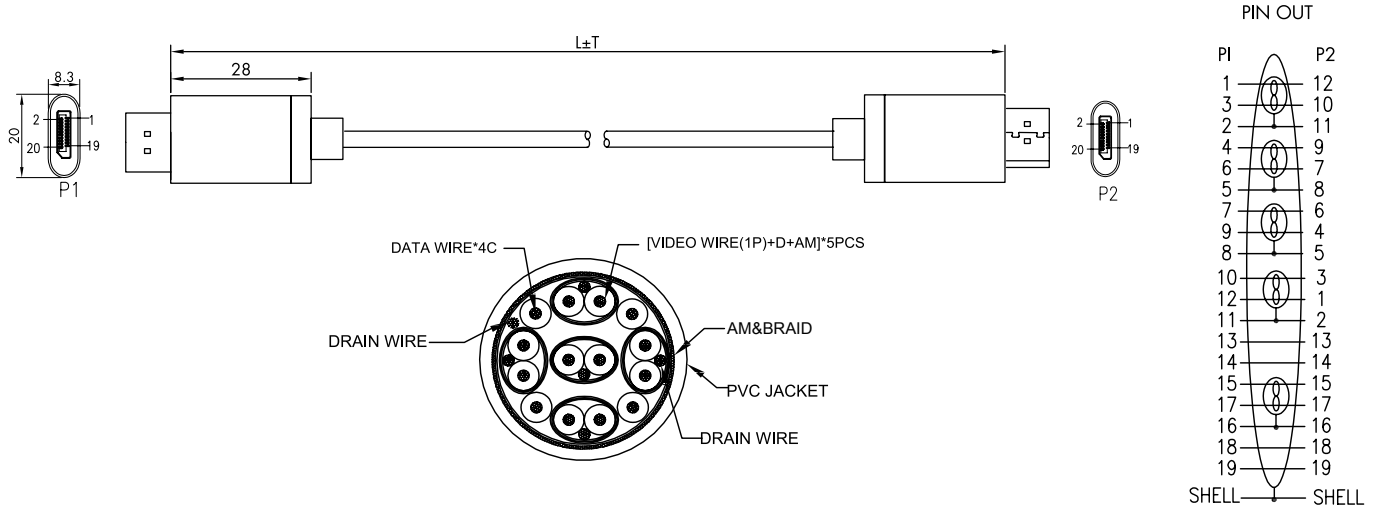

### Specifications:

Connection 1	DisplayPort 20pin, male
Connection 2	DisplayPort 20pin, male
Connector Material	Gold-Plated
Max. Resolution	8K@60 Hz
Supported Bandwidth	32.4 Gbps
Color	Black/Grey