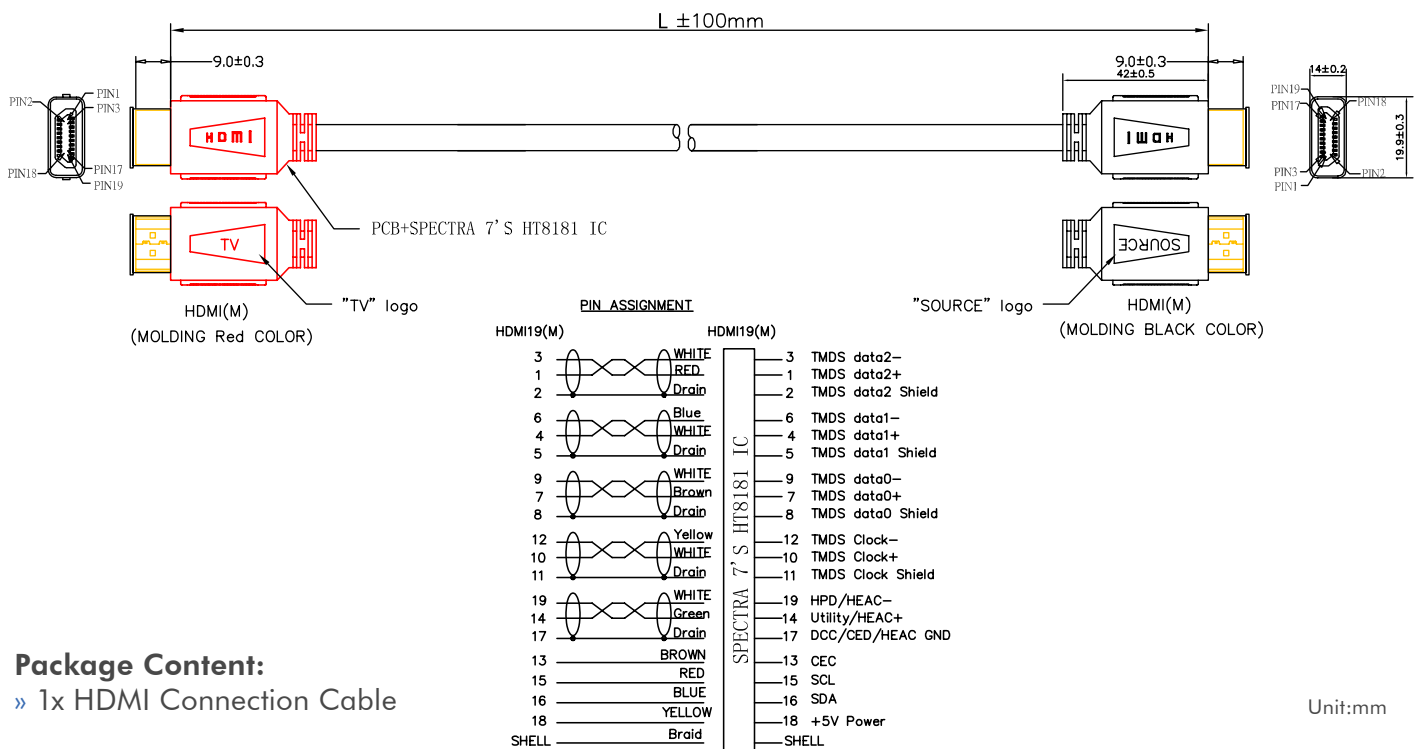

Art-No.	Cable Length	EAN Code
CHV0100	10 m	4052792063363
CHV0101	15 m	4052792063370

*The specifications and pictures are subject to change without prior notice.
*All trade names referenced are the registered trademarks of their respective owners.

LogiLink®

4K HDMI™ Connection Cable

Active with Amplifier, HDMI male to HDMI male

Art. No.: CHV0100
CHV0101

Specifications:

Connection 1	HDMI-A 19pin, male
Connection 2	HDMI-A 19pin, male
Connector Material	Gold-Plated
Max. Resolution	4K@60 Hz
Supported Bandwidth	18 Gbps
Color	Black, Red

Package Content:

» 1x HDMI Connection Cable

Package Information:

Art-No.	Packing Dimension	Packing Weight	Carton Dimension	Carton Q'ty	Carton Weight
CHV0100	mm	kg	mm	pcs	kg
CHV0101	mm	kg	mm	pcs	kg

*The specifications and pictures are subject to change without prior notice.
*All trade names referenced are the registered trademarks of their respective owners.